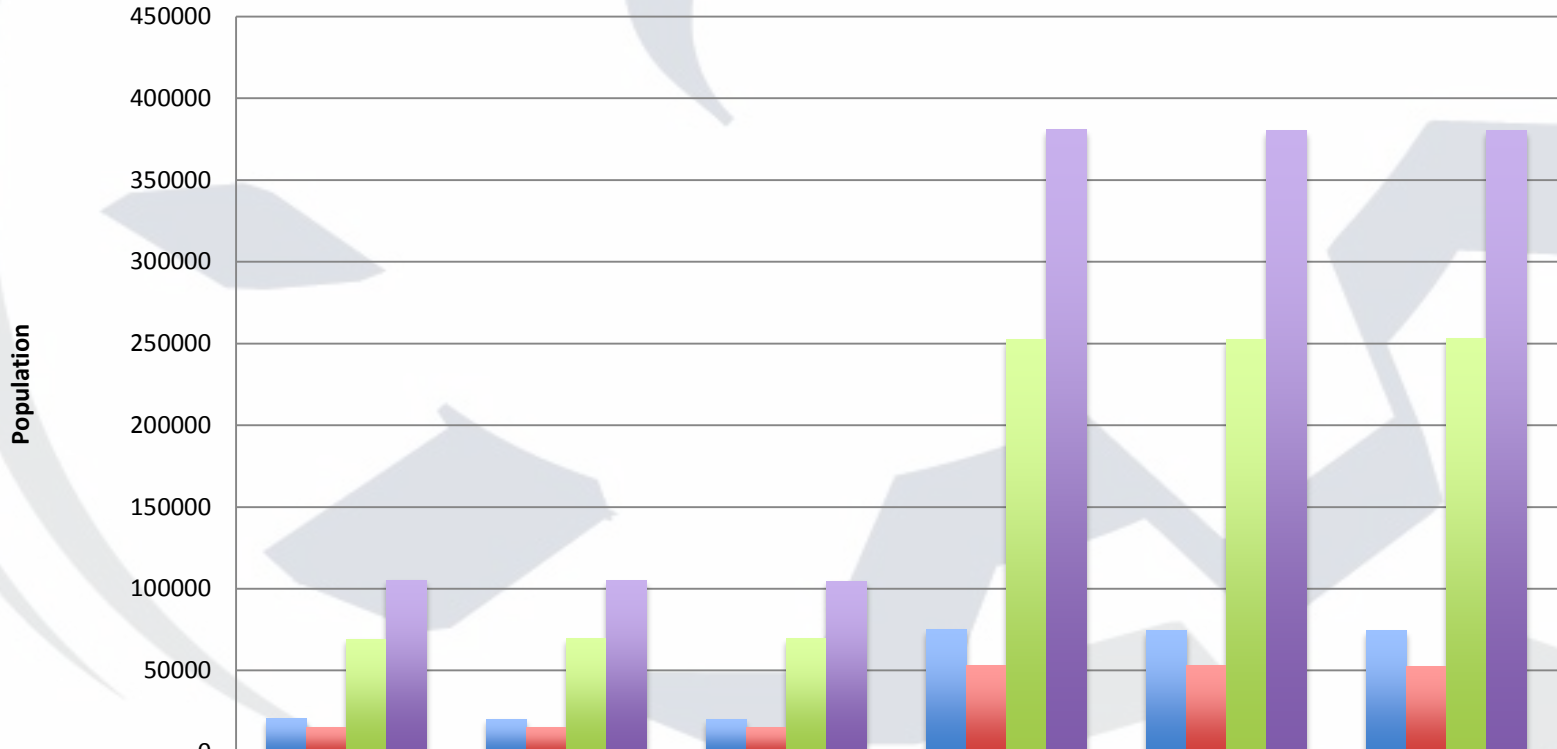

Population Count

	Allen County 2013 Population	Allen County 2014 Population	Allen County 2015 Population	Eight County 2013 Population	Eight County 2014 Population	Eight County 2015 Population
■ Birth to 14 Total:	20459	20279	20126	75226	74630	74335
■ 15 to 24 Total:	15538	15383	15201	53315	53094	52449
■ 25 and up Total:	69217	69378	69446	252536	252741	253263
■ Grand Total:	105214	105040	104773	381077	380464	380047