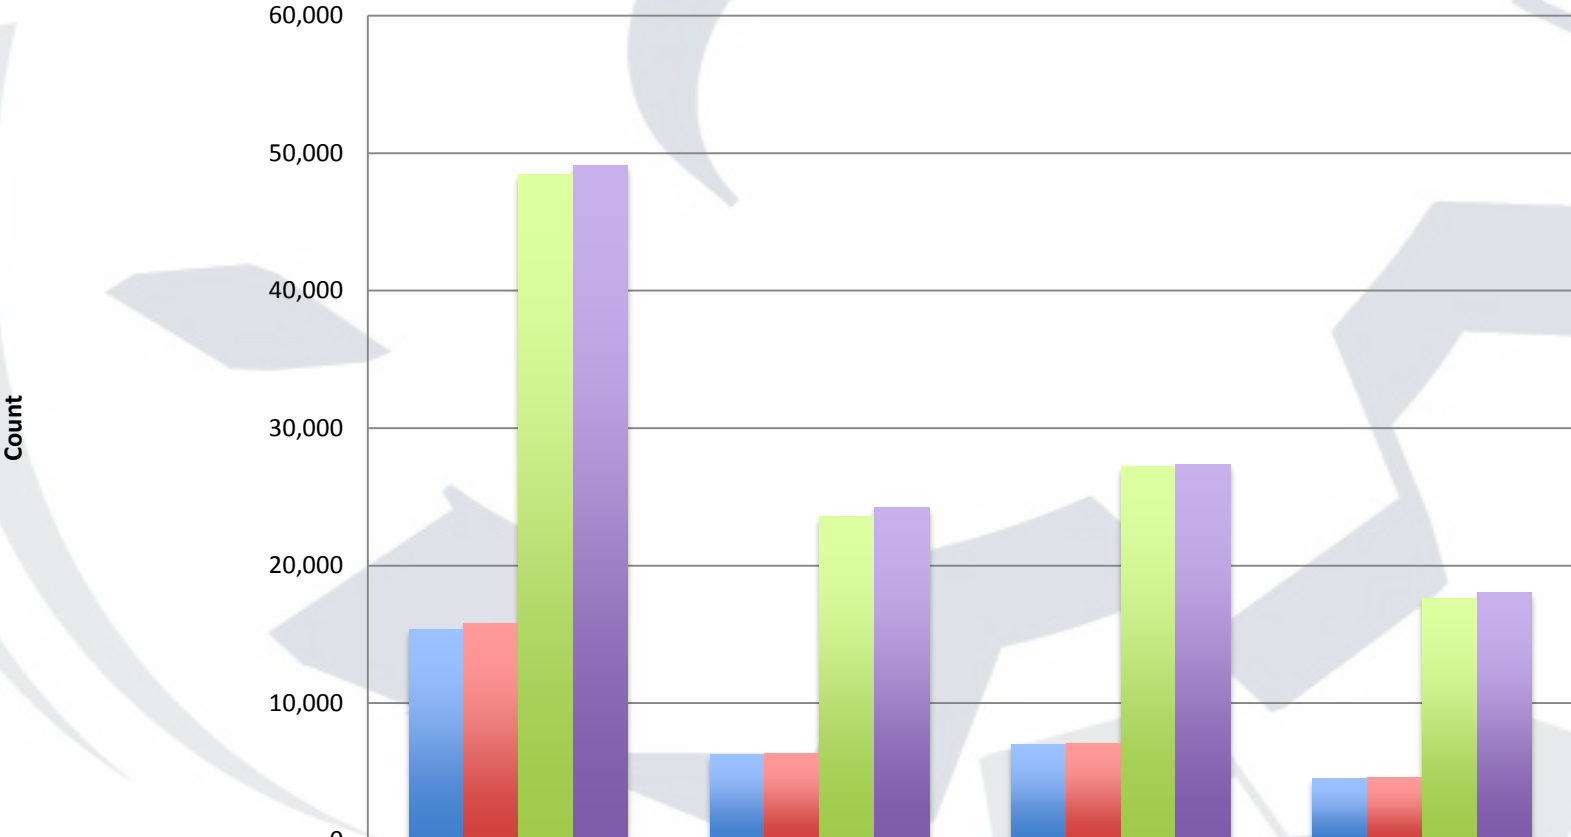

Population Count

	Allen County 2013 Population	Allen County 2014 Population	Allen County 2015 Population	Eight County 2013 Population	Eight County 2014 Population	Eight County 2015 Population
■ Birth to 14 Total:	20459	20279	20126	75226	74630	74335
■ 15 to 24 Total:	15538	15383	15201	53315	53094	52449
■ 25 and up Total:	69217	69378	69446	252536	252741	253263
■ Grand Total:	105214	105040	104773	381077	380464	380047

Unemployment Rates Jan 2013-2015

Total Payroll All Occupations (seasonally adjusted, in thousands)

■ Jan ■ Feb ■ Mar ■ Apr ■ May ■ Jun ■ Jul ■ Aug ■ Sep ■ Oct ■ Nov ■ Dec

2013

2014

2015

Post Secondary Education Attainment