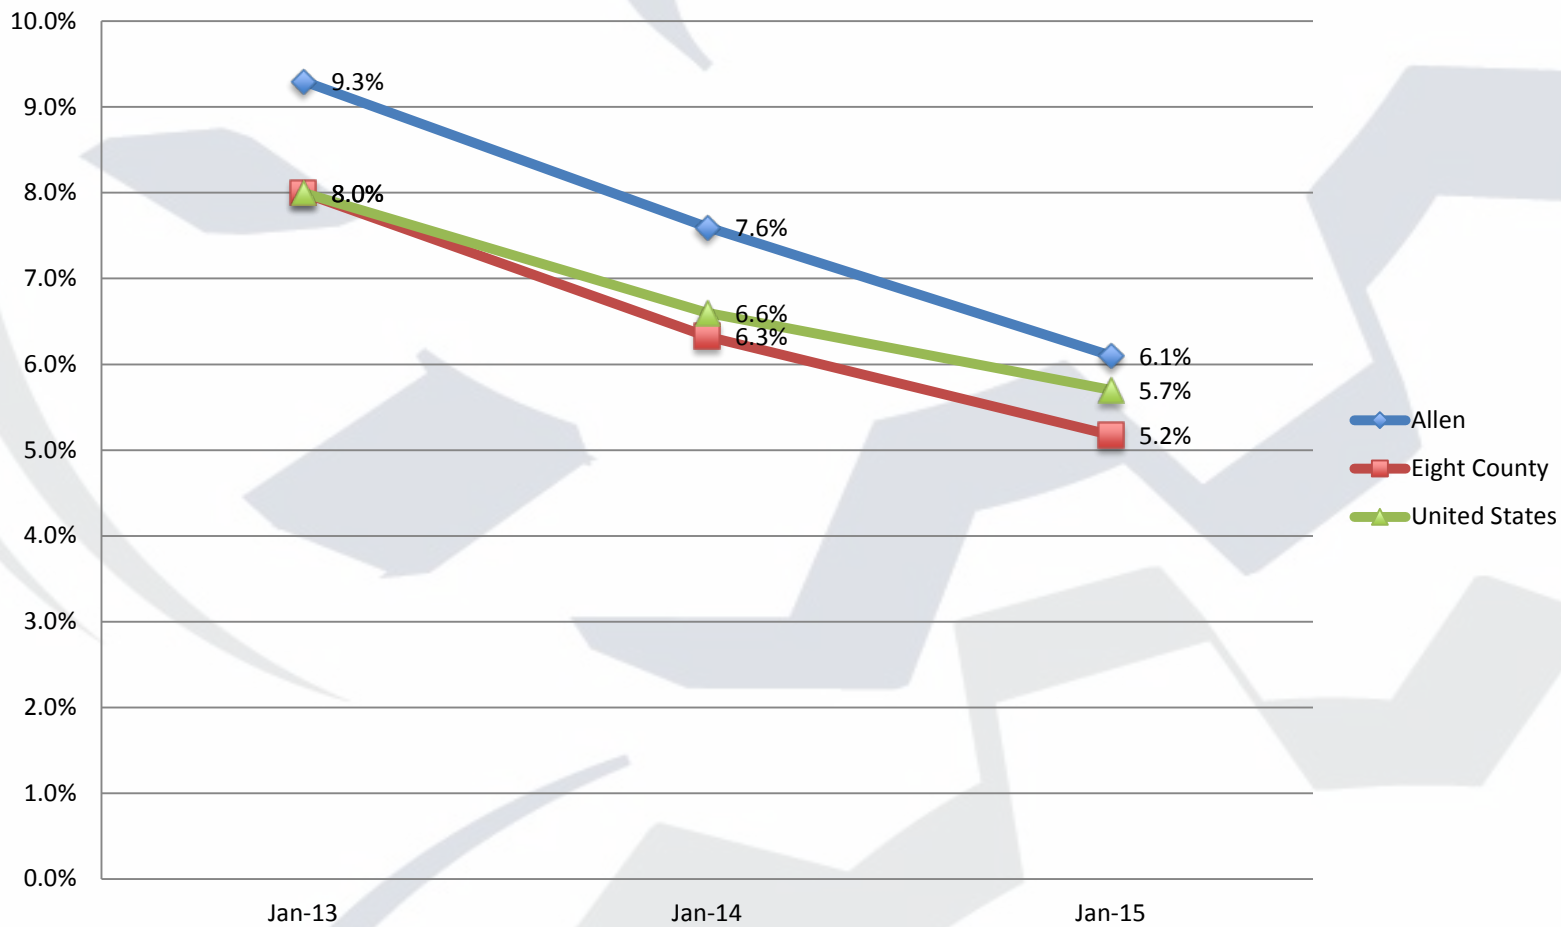

Population Count

	Allen County 2013 Population	Allen County 2014 Population	Allen County 2015 Population	Eight County 2013 Population	Eight County 2014 Population	Eight County 2015 Population
■ Birth to 14 Total:	20459	20279	20126	75226	74630	74335
■ 15 to 24 Total:	15538	15383	15201	53315	53094	52449
■ 25 and up Total:	69217	69378	69446	252536	252741	253263
■ Grand Total:	105214	105040	104773	381077	380464	380047

Unemployment Rates Jan 2013-2015

Total Payroll All Occupations (seasonally adjusted, in thousands)

■ Jan ■ Feb ■ Mar ■ Apr ■ May ■ Jun ■ Jul ■ Aug ■ Sep ■ Oct ■ Nov ■ Dec

2013

2014

2015

Post Secondary Education Attainment